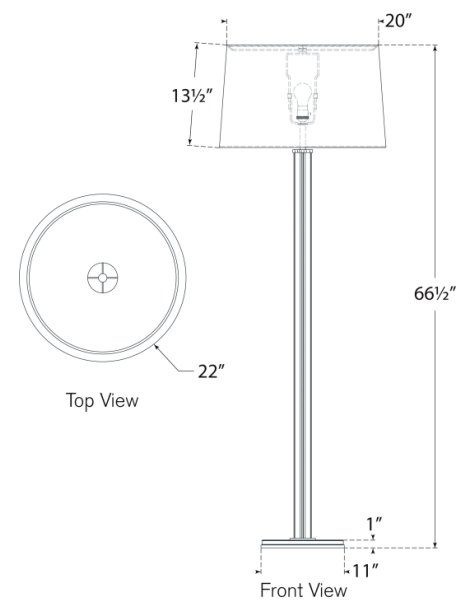

Discover a variety of options on [RalphLauren.com/Home](https://www.RalphLauren.com/Home)

Riley Large Floor Lamp

Natural Brass and Navy with Leather-Trimmed Linen Shade

- Socket: E26 Dimmer
- Wattage: 15 LED A19
- Weight: 32 Pounds
- Shade Details: 20" x 22" x 13.5"

Measurements

RL 1493NB/NVY-L

22"W x 66"H x 11" Round Base | 55.8W x 167.6H x 27.9 CM

RALPH LAUREN