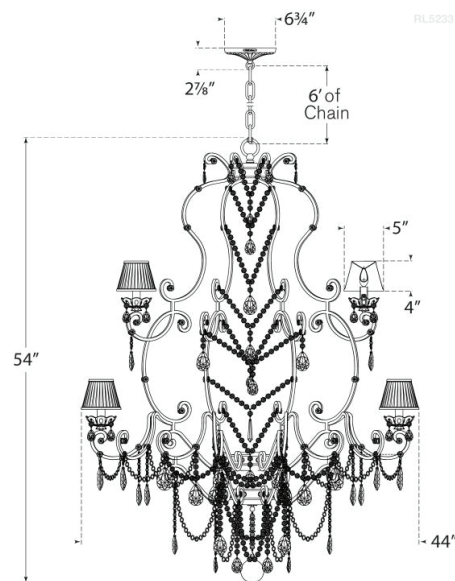

# Adrianna Large Chandelier

**Gilded Iron and Crystal with Silk Shades**

- Socket: 24 - E12 Candelabra
- Wattage: 24 - 40 B11
- Weight: 90 Pounds
- Shade Details: 3" x 5" x 4"

## Measurements

**RL 5233GI-S**

44"W x 54"H x 6.75" Round Canopy | 111.7W x 137.1H x 17.1 CM

**RALPH LAUREN**