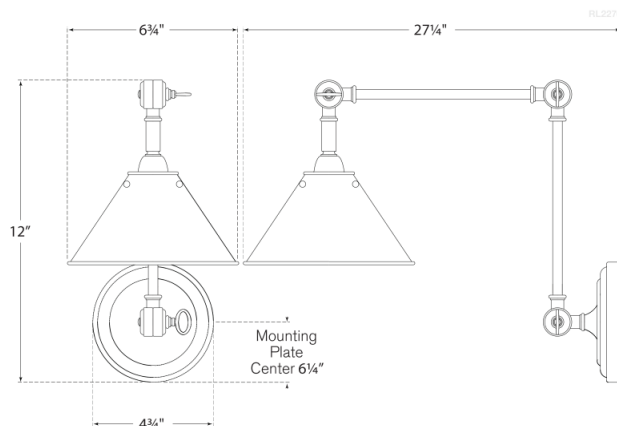

Discover a variety of options on [RalphLauren.com/Home](https://www.RalphLauren.com/Home)

Anette Library Light

Natural Brass

- Socket: E12 Candelabra
- Wattage: 40 B11
- Weight: 4 Pounds
- Extension: 15 - 27.25"

Measurements

RL 2270NB

6.75"W x 12"H x 4.75" Round Backplate | 17.1W x 30.4H x 12 CM

RALPH LAUREN