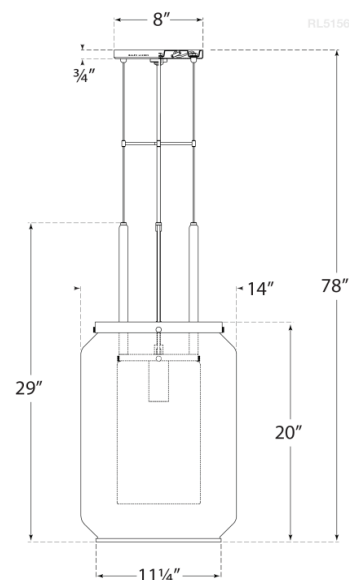

Discover a variety of options on [RalphLauren.com/Home](https://www.RalphLauren.com/Home)

Upton Large Lantern

Bronze with Clear and White Glass

- Socket: E26 Keyless
- Wattage: 60 T10
- Weight: 22 Pounds
- Min. Custom Height: 29"
- Fixture Height: 28.5"

Measurements

RL 5156BZ

14"W x 78"H x 8" Round Canopy | 35.5W x 198.1H x 20.3 CM

RALPH LAUREN