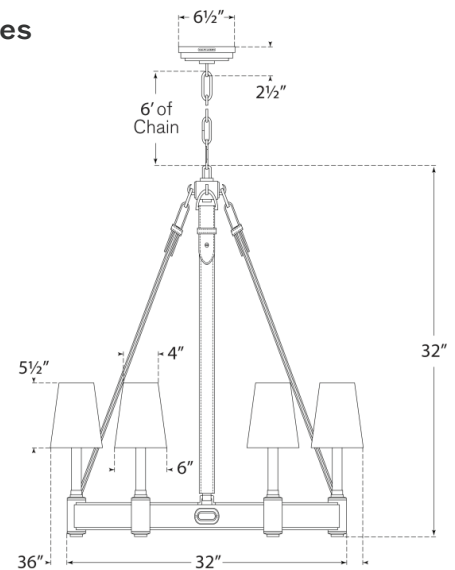

Discover a variety of options on [RalphLauren.com/Home](https://www.RalphLauren.com/Home)

Riley Medium Ring Chandelier

Natural Brass and Navy Leather with Leather-Trimmed Linen Shades

- Socket: 6 - E12 Candelabra
- Wattage: 6 - 40 B11
- Weight: 29 Pounds
- Shade Details: 4" x 6" x 5.5"

Measurements

RL 5610NB/NVY-L

36"W x 32"H x 6.5" Round Canopy | 91.4W x 81.2H x 16.5 CM

RALPH LAUREN