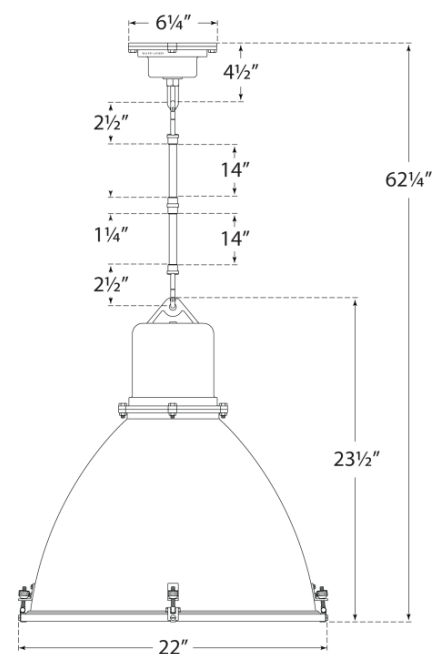

Discover a variety of options on [RalphLauren.com/Home](https://www.RalphLauren.com/Home)

Fulton Large Pendant

Industrial Steel

- Socket: E26 Keyless
- Wattage: 75 A19
- Weight: 25 Pounds
- Min. Custom Height: 34.5"
- Fixture Height: 23.5"
- Note: Custom Height Available

Measurements

RL 5122IS-IS

22"W x 62.25"H x 6.25" Round Canopy | 55.8W x 158.1H x 15.8 CM

RALPH LAUREN