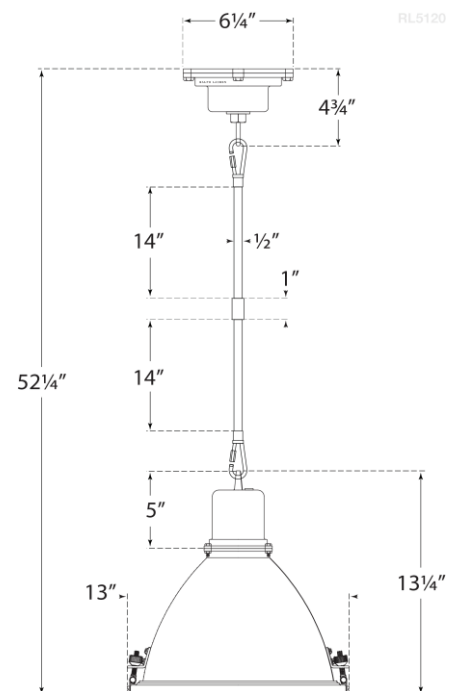

## Industrial Steel

- Socket: E26 Keyless
- Wattage: 75 A19
- Weight: 15 Pounds
- Min. Custom Height: 19.25"
- Fixture Height: 13"
- Note: Custom Height Available

## Measurements

RL 5120IS-IS

13"W x 52.25"H x 6.25" Round Canopy | 33W x 132.7H x 15.8 CM

RALPH LAUREN