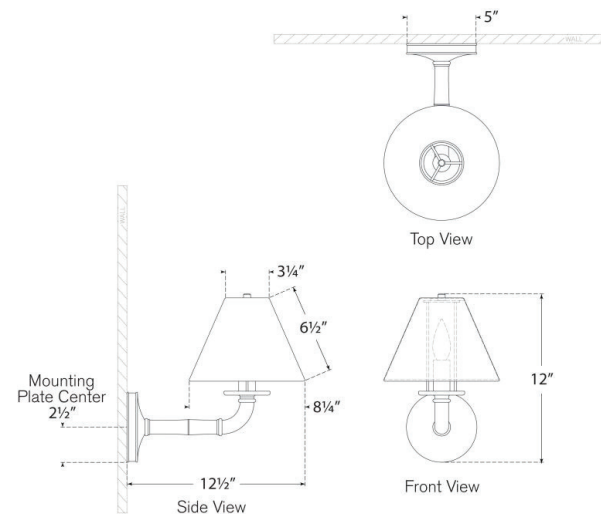

Discover a variety of options on [RalphLauren.com/Home](https://www.RalphLauren.com/Home)

Dalfern Medium Single Sconce

Waxed Bamboo and Polished Nickel with White Parchment Shade

- Socket: E12 Candelabra
- Wattage: 6.5 LED B11
- Weight: 3 Pounds
- Extension: 12.5"
- Shade Details: 8.25"

Measurements

RL 2680WB/PN-WP

8.25"W x 12"H x 5" Round Backplate | 20.9W x 30.4H x 12.7 CM

RALPH LAUREN