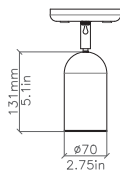

H 200mm | W 70mm

H 7.8in | W 2.7in

0.55kg | 1.2lbs

**WALL PLATE**

Ø 116mm | Ø 4.5in

**FINISHES**

BRUSHED BRASS

ANTIQUÉ BRASS

DARK BRONZE

SATIN NICKEL

**LINE DRAWINGS**

SIDE VIEW

TOP VIEW

FRONT VIEW