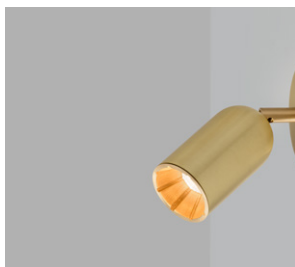

H 200mm | W 70mm

H 7.8in | W 2.7in

0.55kg | 1.2lbs

**WALL PLATE**

Ø 116mm | Ø 4.5in

**FINISHES**

BRUSHED BRASS

ANTIQUÉ BRASS

DARK BRONZE

SATIN NICKEL

**LINE DRAWINGS**

SIDE VIEW

TOP VIEW

FRONT VIEW