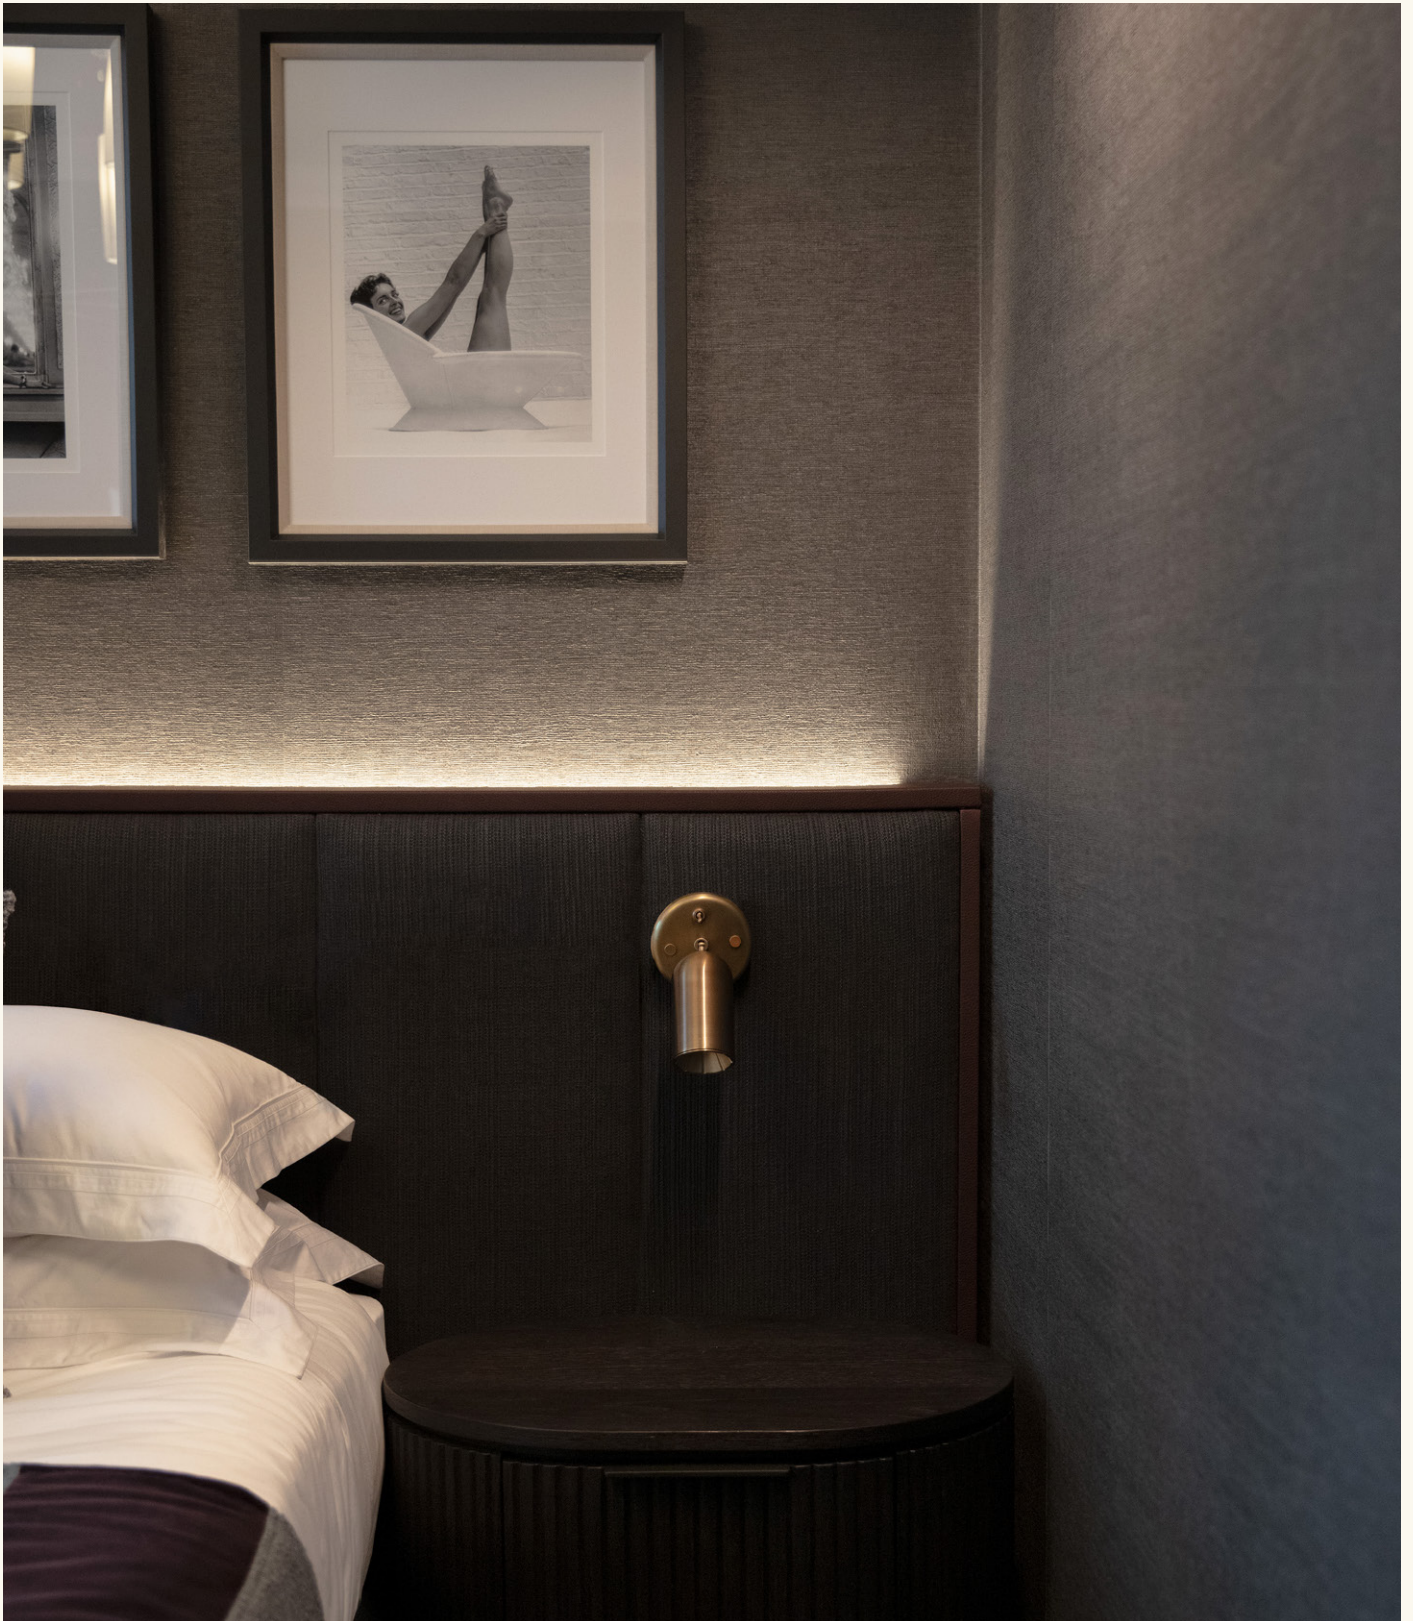

BERT FRANK

DOMA