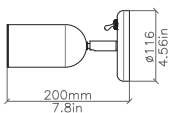

H 200mm | W 70mm

H 7.8in | W 2.7in

0.55kg | 1.2lbs

**WALL PLATE**

Ø 116mm | Ø 4.5in

**FINISHES**

BRUSHED BRASS

ANTIQUÉ BRASS

DARK BRONZE

SATIN NICKEL

**LINE DRAWINGS**

SIDE VIEW

TOP VIEW

FRONT VIEW