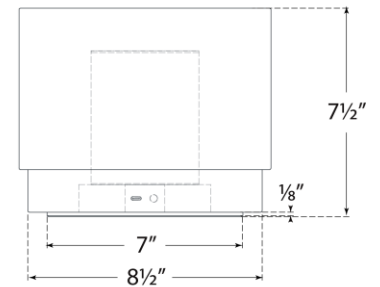

Lightsource: Dedicated LED w/ Touch Dimmer at Back of Body

Wattage: 10w (1200lm)

Weight: 18 Pounds

Note: Battery Operated | Alabaster is a Natural Stone | Variations in Color and Texture are Expected

Top View

Side View

Front View