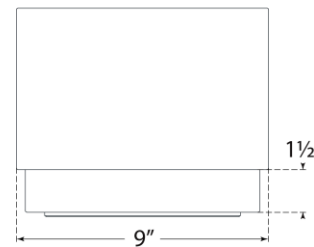

Lightsource: Dedicated LED w/ Touch Dimmer at Back of Body

Wattage: 10w (1200lm)

Weight: 18 Pounds

Note: Battery Operated | Alabaster is a Natural Stone | Variations in Color and Texture are Expected

Top View

Side View

Front View