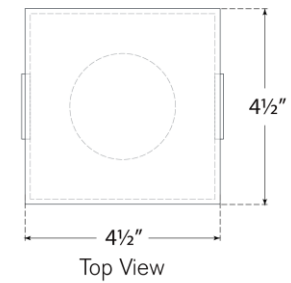

TEAR SHEET

Covet 6" Rechargeable Accent Lamp

Item # KW 3904ALB/AB

Designer: Kelly Wearstler

Height: 5.75"

Width: 4.75"

Base: 3.75" Square

Finishes: ALB/AB

Lightsource: Dedicated LED w/ Touch Dimmer at Back of Body

Wattage: 5w (600lm)

Weight: 7 Pounds

Note: Battery Operated | Alabaster is a Natural Stone | Variations in Color and Texture are Expected

Top View

Side View

Front View