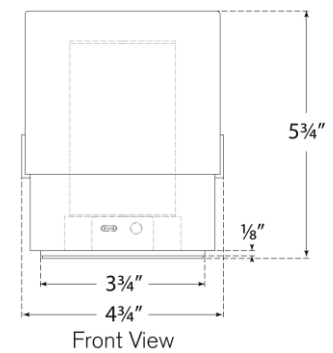

Lightsource: Dedicated LED w/ Touch Dimmer at Back of Body

Wattage: 5w (600lm)

Weight: 7 Pounds

Note: Battery Operated | Alabaster is a Natural Stone | Variations in Color and Texture are Expected

Top View

Side View

Front View