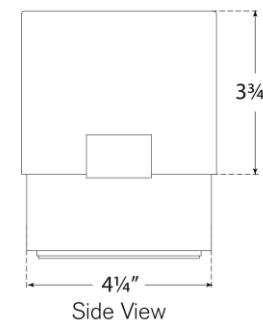

TEAR SHEET

Covet 6" Rechargeable Accent Lamp

Item # KW 3904ALB/AB

Designer: Kelly Wearstler

Height: 5.75"

Width: 4.75"

Base: 3.75" Square

Finishes: ALB/AB

Lightsource: Dedicated LED w/ Touch Dimmer at Back of Body

Wattage: 5w (600lm)

Weight: 7 Pounds

Note: Battery Operated | Alabaster is a Natural Stone | Variations in Color and Texture are Expected

Top View

Side View

Front View