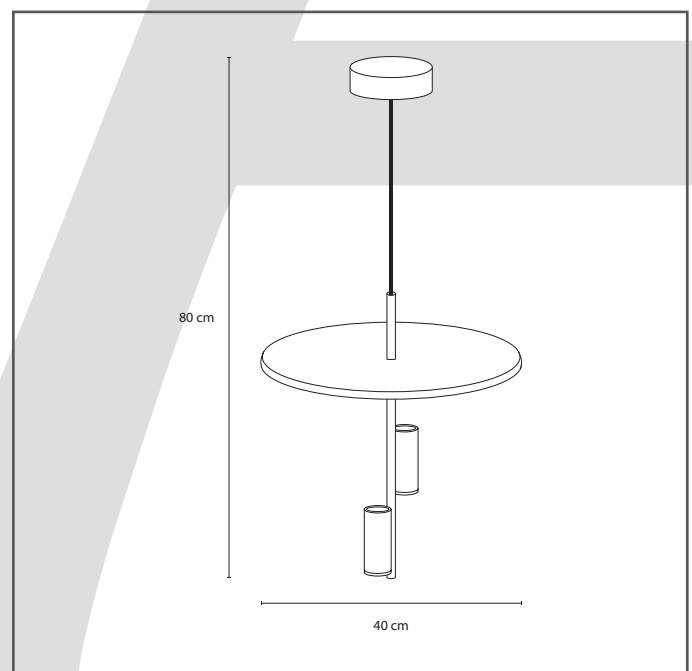

Authentage

Lighting - Verlichting - Eclairage - Beleuchtung
Belgian Design

Lit alb suspension 2L

LAS002D40

General information

Location:	INDOOR
Application:	SUSPENSION
Collection:	LIT
Material:	Frame: Brass & Alabaster
Finish:	Bronze

Dimensions and weight

Length (cm):	-
Width (cm):	40
Height (cm):	80
Depth (cm):	40
Weight (kg):	-

Product Specifications

Max. Wattage circuit 1 (W):	2 x 5
Max. Wattage circuit 2 (W):	
Voltage (V):	230
Fitting:	G4
Driver included:	Yes
Transformer included:	Yes
Dali:	Yes, on request
Color Temperature (K):	
Integrated LED:	-
Lamps included:	No
IP rating (IP):	20
Dimmability remote:	Yes
Dimmability on product:	No