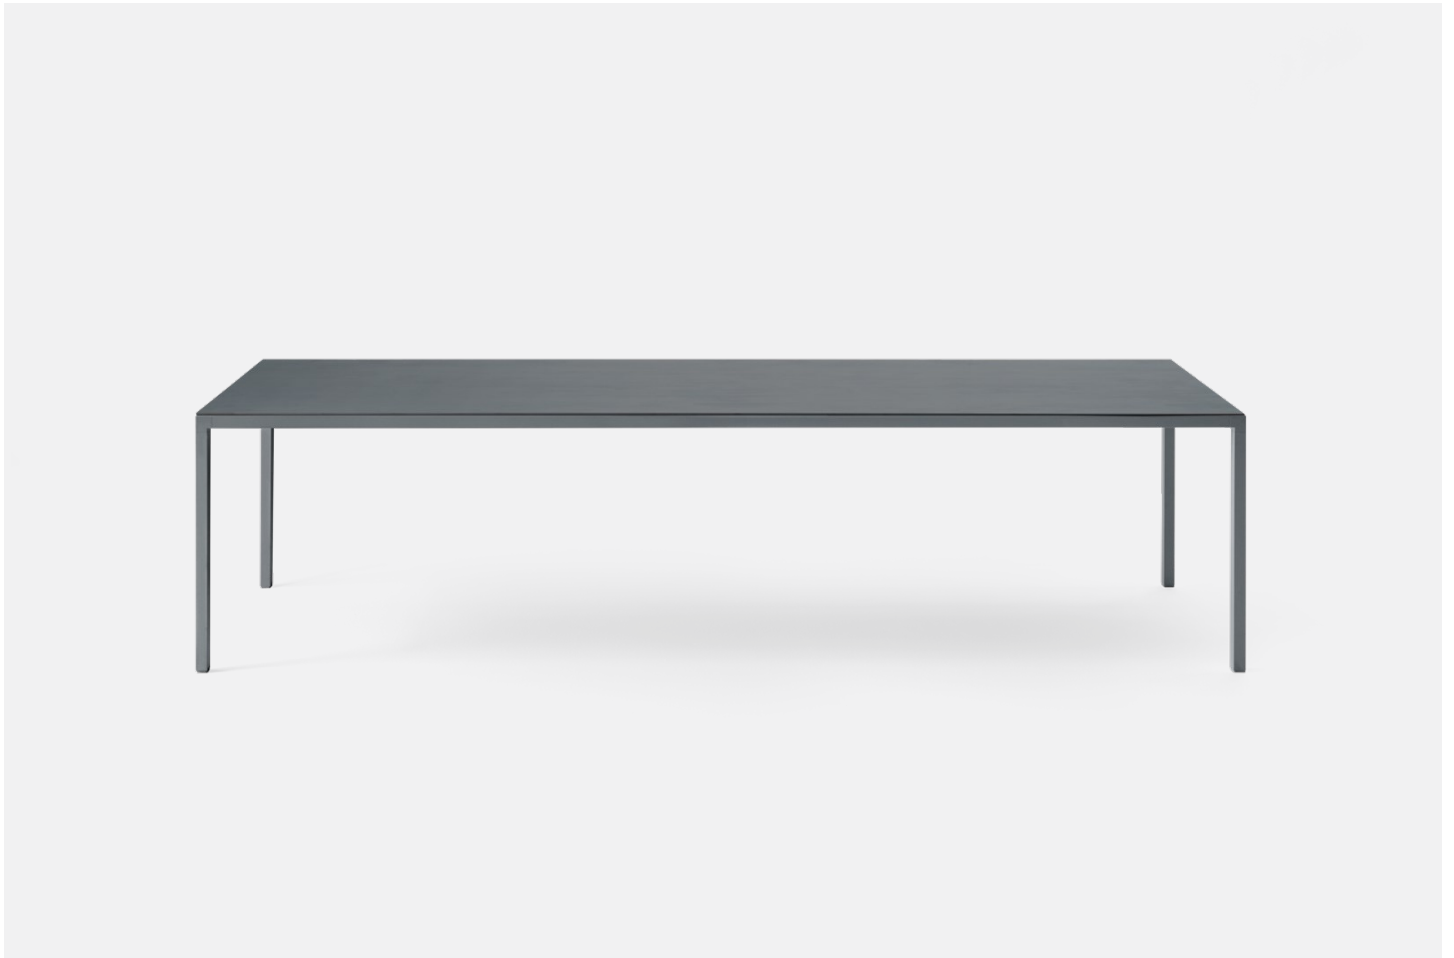

# Helsinki 35 Home

The project concept for Helsinki is so precise and strong as to continually allow new directions for this collection, which has long been one of Desalto's bestsellers. A big assortment of dimensions, finishes, materials and accessories give rise to a large family that discreetly enters every environment of home, office, public spaces and outdoors.

## Helsinki 35 Home

Range of tables with disassembling steel frame, section mm 35x35, and die-cast aluminium joints. Frame in the matt lacquered finishing or in the Desalto's exclusive finishes. Tops of glass, Fenix® laminate, layered laminate or ceramic.

### Helsinki 35 Home

height  
74 cm