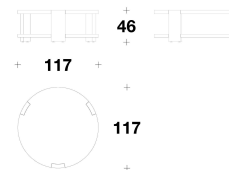

FRAME / LEGS Polished stainless steel

RALPH LAUREN HOME
living / coffee tables & side tables
ALDRICH

RALPH LAUREN
 HOME

CTR (39)
 SIDE TABLE
 Ø 46x59H.cm
 Ø 18x23 1/3H."

CTR (25)
 COFFEE TABLE / END TABLE
 67x58x61H.cm
 26 1/3x23x24H."

CTR (38)
 ROUND SIDE TABLE / ROUND
 COCKTAIL TABLE
 Ø 117x46H.cm
 Ø 46x18H."

CTR (33)
 COFFEE TABLE / COCKTAIL TABLE
 137x102x47H.cm
 54x40x18 2/4H."

Note