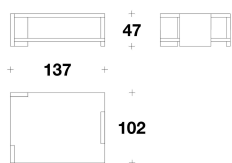

FRAME / LEGS Polished stainless steel

RALPH LAUREN HOME
living / coffee tables & side tables
ALDRICH

RALPH LAUREN
 HOME

CTR (39)
 SIDE TABLE
 Ø 46x59H.cm
 Ø 18x23 1/3H."

CTR (25)
 COFFEE TABLE / END TABLE
 67x58x61H.cm
 26 1/3x23x24H."

CTR (38)
 ROUND SIDE TABLE / ROUND
 COCKTAIL TABLE
 Ø 117x46H.cm
 Ø 46x18H."

CTR (33)
 COFFEE TABLE / COCKTAIL TABLE
 137x102x47H.cm
 54x40x18 2/4H."

Note