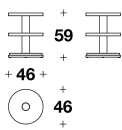

DESCRIZIONE TECNICA / TECHNICAL DESCRIPTION

PIANI Legno impiallacciato Medium Mahogany oppure Light Mahogany, finitura semilucida

STRUTTURA / GAMBE Acciaio inox lucidato

TOP Wood veneered Medium Mahogany or Light Mahogany, with semi-glossy finishing

FRAME / LEGS Polished stainless steel

RALPH LAUREN HOME
living / coffee tables & side tables
ALDRICH

RALPH LAUREN
 HOME

CTR (39)
 SIDE TABLE
 Ø 46x59H.cm
 Ø 18x23 1/3H."

CTR (25)
 COFFEE TABLE / END TABLE
 67x58x61H.cm
 26 1/3x23x24H."

CTR (38)
 ROUND SIDE TABLE / ROUND
 COCKTAIL TABLE
 Ø 117x46H.cm
 Ø 46x18H."

CTR (33)
 COFFEE TABLE / COCKTAIL TABLE
 137x102x47H.cm
 54x40x18 2/4H."

Note