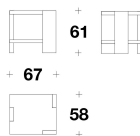

FRAME / LEGS Polished stainless steel

RALPH LAUREN HOME
living / coffee tables & side tables
ALDRICH

RALPH LAUREN
 HOME

CTR (39)
 SIDE TABLE
 Ø 46x59H.cm
 Ø 18x23 1/3H."

CTR (25)
 COFFEE TABLE / END TABLE
 67x58x61H.cm
 26 1/3x23x24H."

CTR (38)
 ROUND SIDE TABLE / ROUND
 COCKTAIL TABLE
 Ø 117x46H.cm
 Ø 46x18H."

CTR (33)
 COFFEE TABLE / COCKTAIL TABLE
 137x102x47H.cm
 54x40x18 2/4H."

Note