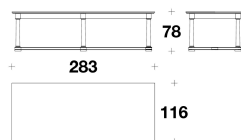

RALPH LAUREN HOME
tables & writing-desks
DALEHURST

RALPH LAUREN
HOME

DESCRIZIONE TECNICA / TECHNICAL DESCRIPTION

PIANO Legno impiallacciato Dark Mahogany

GAMBE / BASAMENTO Legno impiallacciato Dark Mahogany, coordinato al piano

TOP Wood veneered Dark Mahogany

LEGS / BASE Wood veneered Dark Mahogany, finishing coordinated with the top

CTR (08)

TABLE / LIBRARY TABLE

283x116x78H.cm

111 1/3x45 2/3x30 2/3H."

Note