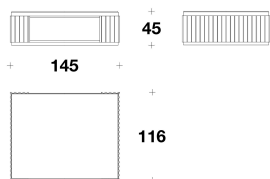

ZOCCOLO Acciaio inox lucidato

FRAME / TOP Wood veneered Polished Medium Rosewood with glossy
brushed finishing

BASE Polished stainless steel

CTR (14)
COFFEE TABLE / COCKTAIL TABLE
145x116x45H.cm
57x45 2/3x17 3/4H."