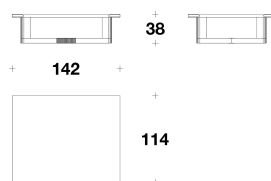

DESCRIZIONE TECNICA / TECHNICAL DESCRIPTION

PIANO Legno impiallacciato Light Mahogany

BASAMENTO Legno impiallacciato Light Mahogany, finitura coordinata al piano

TOP Wood veneered Light Mahogany

BASE Wood veneered Light Mahogany, finishing coordinated with the top

CTR (11)
COFFEE TABLE / COCKTAIL TABLE
142x114x38H.cm
56x45x15H."

Note