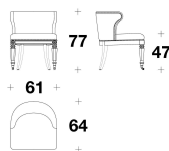

Questo optional elimina le borchie dal rivestimento

FRAME Wood padded with Polyurethane and Fiberfill, seat with interwoven elastic bands

COVER Not removable fabric or leather cover

Nails S (see the finishing page at the beginning of the price list)

BYN (POL)

POLTRONCINA / SMALL ARMCHAIR

61x64x77H. - H.S.47cm

24x25 1/3x30 1/3H. - H.S.18 2/4"

Note