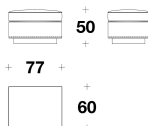

**OPTION** Seat cushion and frame with stitch whip option  
Available only for leather cover version

CCL (POL)  
POLTRONA / ARMCHAIR  
90x105x91H. - H.A.62 - H.S.47cm  
35 1/3x41 1/3x35 2/3H. - H.A.24 1/3 -  
H.S.18 2/4"

CCL (POU)  
POUF / OTTOMAN  
77x60x50H.cm  
30 1/3x23 2/3x19 3/4H."

**Note**