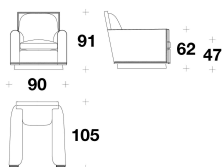

**OPTION** Seat cushion and frame with stitch whip option  
Available only for leather cover version

CCL (POL)  
POLTRONA / ARMCHAIR  
90x105x91H. - H.A.62 - H.S.47cm  
35 1/3x41 1/3x35 2/3H. - H.A.24 1/3 -  
H.S.18 2/4"

CCL (POU)  
POUF / OTTOMAN  
77x60x50H.cm  
30 1/3x23 2/3x19 3/4H."

**Note**