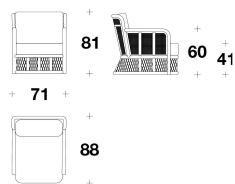

**CUSHIONS** Polyurethane and polyester

**COVER** Removable fabric with coordinated piping

MDI (POL)

LOUNGE : POLTRONCINA / SMALL  
ARMCHAIR

71x88x81H. - H.A.60 - H.S.41cm

28x34 2/3x32H. - H.A.23 2/3 - H.S.16

1/4"

**Note**