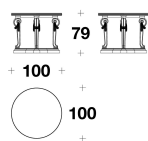

DESCRIZIONE TECNICA / TECHNICAL DESCRIPTION

PIANO Legno impiallacciato Medium Mahogany

BASAMENTO / GAMBE Legno massello intagliato e tinto Medium Mahogany, coordinato al piano

TOP Wood veneered Medium Mahogany

BASE / LEGS Hand-carved solid wood stained Medium Mahogany, coordinated with the top

CTR (24)
COFFEE TABLE / END TABLE
Ø 100x79H.cm
Ø 39 1/3x31H."

Note