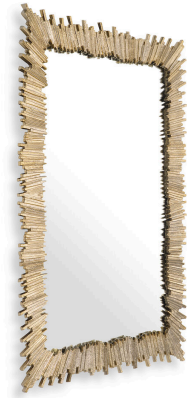

E I C H H O L T Z

EST. 1992

SPECIFICATION SHEET

Item no.	118161
Item description	Mirror Bryant gold finish Gold finish
Suitable for	Indoor use/dry locations only
Net weight (kg)	41.25
Net weight (lbs)	90.92

DIMENSIONS

Dimensions (cm)	L. 140 W. 95 D. 5.5 cm
Dimensions (inch)	L. 55.12" W. 37.40" D. 2.17"
Visible mirror dimensions (cm)	L. 69 W. 113 cm
Visible mirror dimensions (inch)	L. 27.17" W. 44.49"

MATERIALS

118161	Mirror Bryant gold finish Iron Mirror glass Cast aluminium MDF
--------	---

SPECIFICATIONS

Assembly required?	This product requires assembly
Hanging method	French cleat, horizontal & vertical

LOGISTIC INFORMATION

118161	Mirror Bryant gold finish 1 pc(s)
Carton length (m)	1.56
Carton width (m)	1.12
Carton height (m)	0.2
Carton cubage (m)	0.34944
Gross weight (kg)	81
HS code EU	70099200
Carton length (inch)	61.42
Carton width (inch)	44.09
Carton height (inch)	7.87
Carton cubage (ft)	12.34036
Gross weight (lbs)	178.52
HS code USA	7009925095
Country of origin	India