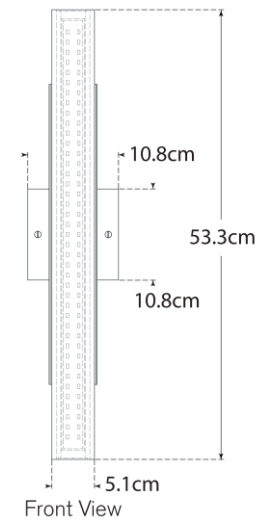

TEAR SHEET

Precision 21" Bath Light

Item # KW 2223AB-WG-EU

Designer: Kelly Wearstler

Height: 53.3cm

Width: 10.8cm

Extension: 7cm

Backplate: 10.8cm Square

Finishes: AB, BZ, PN

Glass Options: WG

Socket: Dedicated LED

Wattage: 18w (1600lm)

IP Rating: IP20 Class I

Top View

Side View

Front View