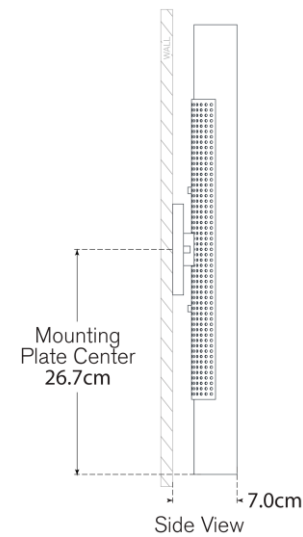

TEAR SHEET

Precision 21" Bath Light

Item # KW 2223AB-WG-EU

Designer: Kelly Wearstler

Height: 53.3cm

Width: 10.8cm

Extension: 7cm

Backplate: 10.8cm Square

Finishes: AB, BZ, PN

Glass Options: WG

Socket: Dedicated LED

Wattage: 18w (1600lm)

IP Rating: IP20 Class I

Top View

Side View

Front View