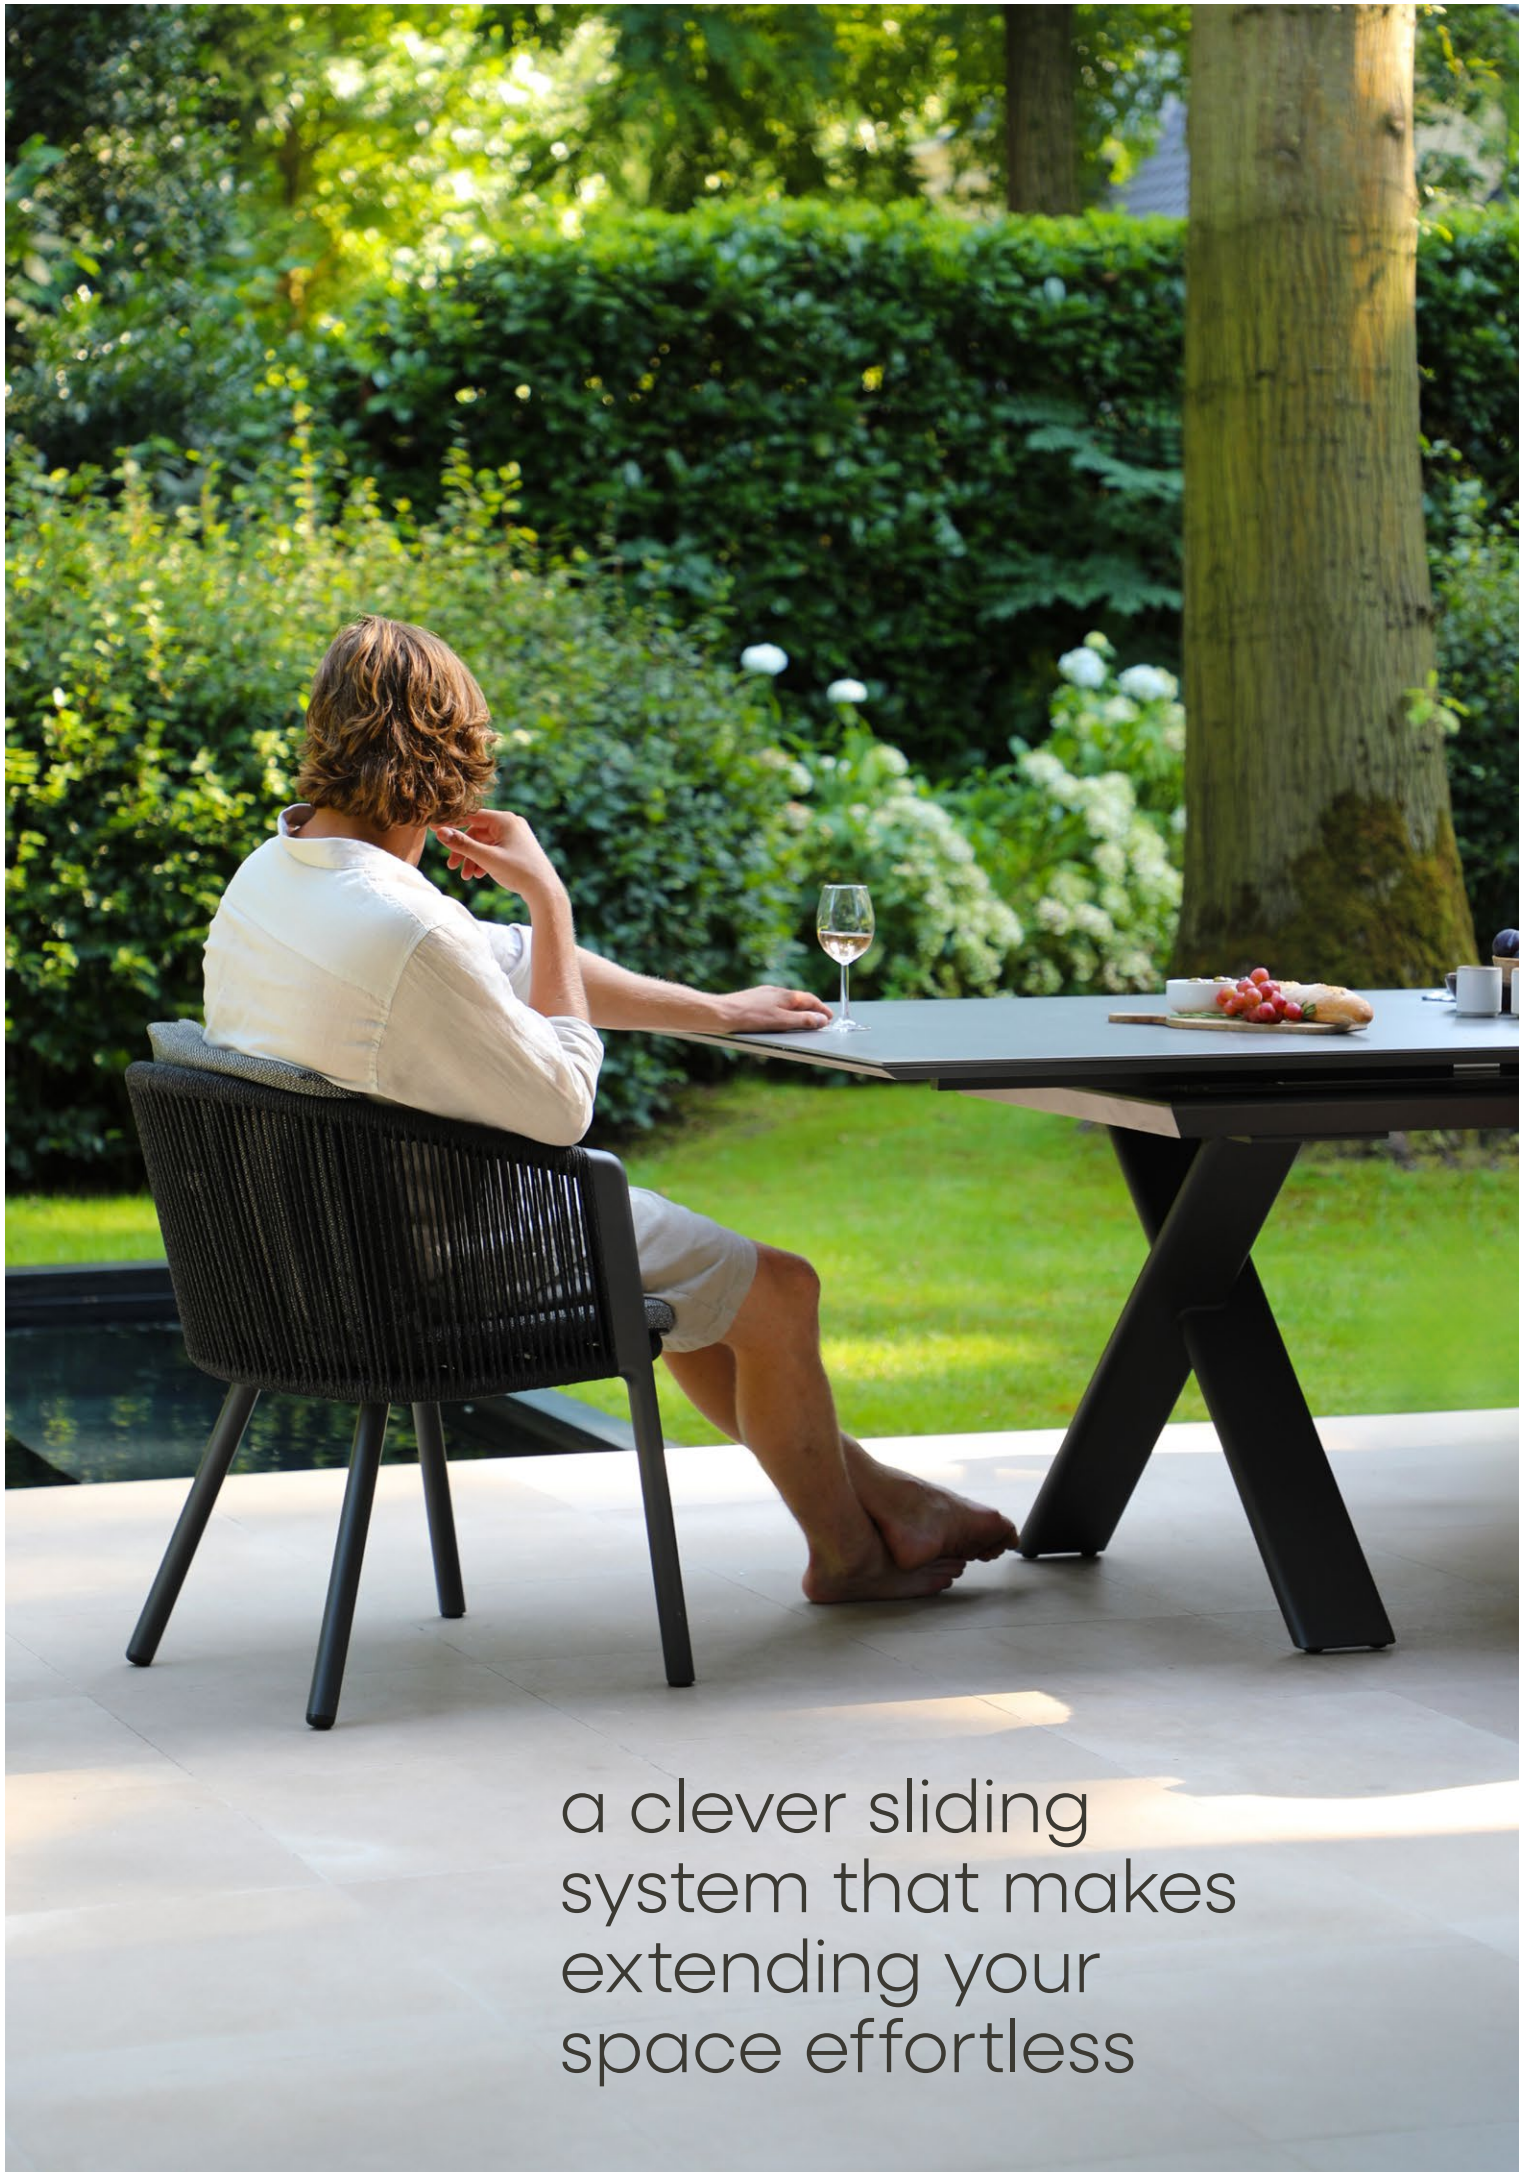

pebl

www.peblfurniture.com

albatros

a clever sliding
system that makes
extending your
space effortless

albatros collection

Meet Albatros—where style and flexibility collide. With its sleek sliding mechanism, expanding the table is as easy as a simple glide. Available in 180 cm or 240 cm, both can stretch an extra 60 cm to welcome more guests. Need even more room? The 280 cm model grows by 60 or 120 cm, seating up to 14. Albatros adjusts to your space, your style and your gatherings with ease.

albatros tables

tables 180 / 240

albatros tables

the table expands by
a total of 60 cm allowing
you to comfortably
add one extra chair
on both sides

albatros tables

albatros tables

dt 180/240	knock down
 0,56 m3	Kg