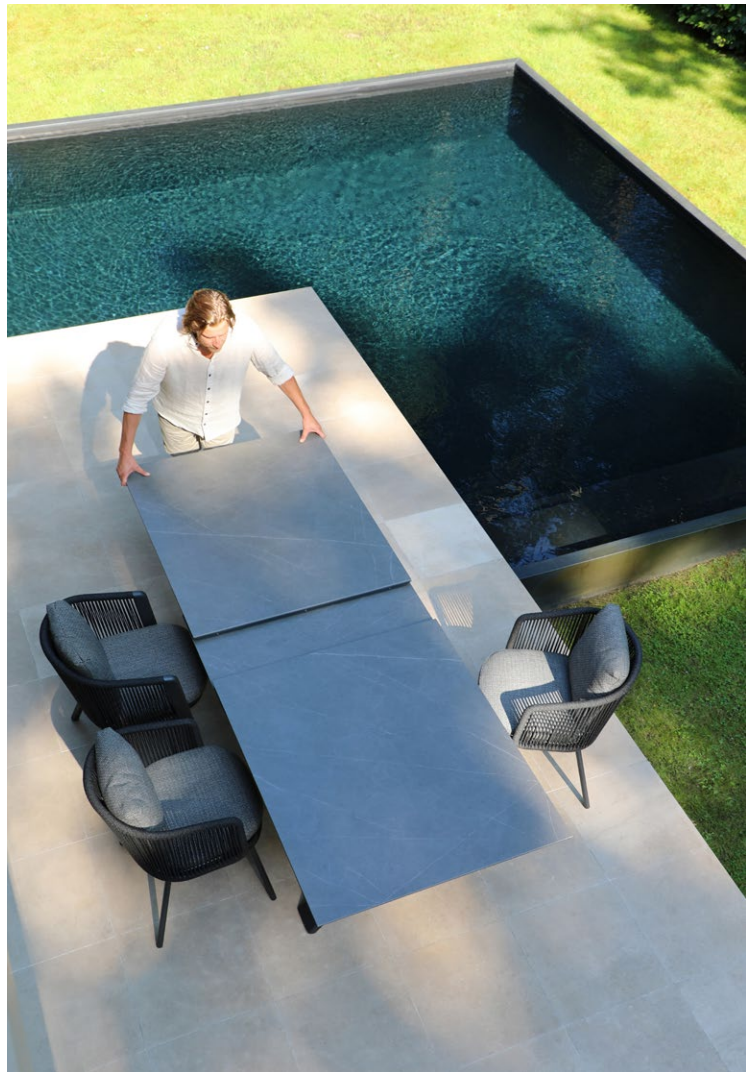

pebl

www.peblfurniture.com

albatros

a clever sliding
system that makes
extending your
space effortless

albatros collection

Meet Albatros—where style and flexibility collide. With its sleek sliding mechanism, expanding the table is as easy as a simple glide. Available in 180 cm or 240 cm, both can stretch an extra 60 cm to welcome more guests. Need even more room? The 280 cm model grows by 60 or 120 cm, seating up to 14. Albatros adjusts to your space, your style and your gatherings with ease.

albatros tables

tables 180 / 240

albatros tables

the table expands by
a total of 60 cm allowing
you to comfortably
add one extra chair
on both sides

albatros tables

albatros tables

dt 180/240	knock down
 0,56 m3	Kg

dt 240/300	knock down
 0,66 m3	Kg

dt 280/340/400	knock down
 0,80 m3	Kg

dt 200/300	knock down
 0,80 m3	Kg

pebl

for more info
info@peblfurniture.com
www.peblfurniture.com

all rights reserved to
skyard outdoor furniture