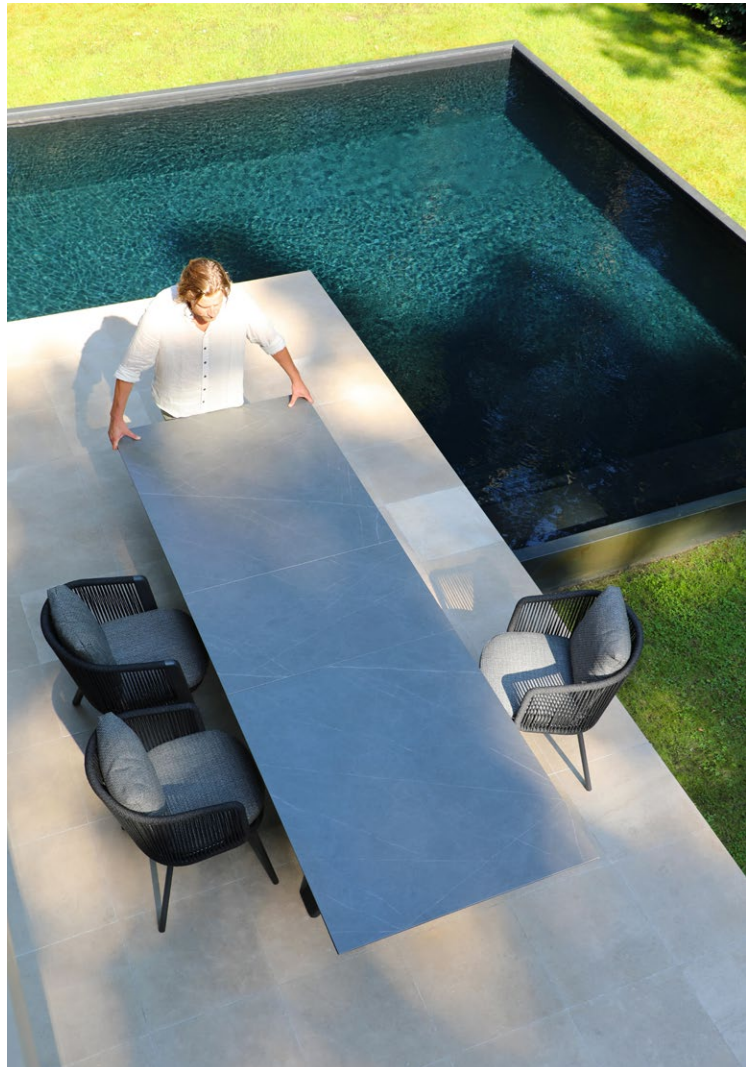

pebl

www.peblfurniture.com

albatros

a clever sliding
system that makes
extending your
space effortless

albatros collection

Meet Albatros—where style and flexibility collide. With its sleek sliding mechanism, expanding the table is as easy as a simple glide. Available in 180 cm or 240 cm, both can stretch an extra 60 cm to welcome more guests. Need even more room? The 280 cm model grows by 60 or 120 cm, seating up to 14. Albatros adjusts to your space, your style and your gatherings with ease.

albatros tables

tables 180 / 240

albatros tables

the table expands by
a total of 60 cm allowing
you to comfortably
add one extra chair
on both sides

albatros tables

albatros tables

dt 180/240	knock down
 0,56 m3	Kg