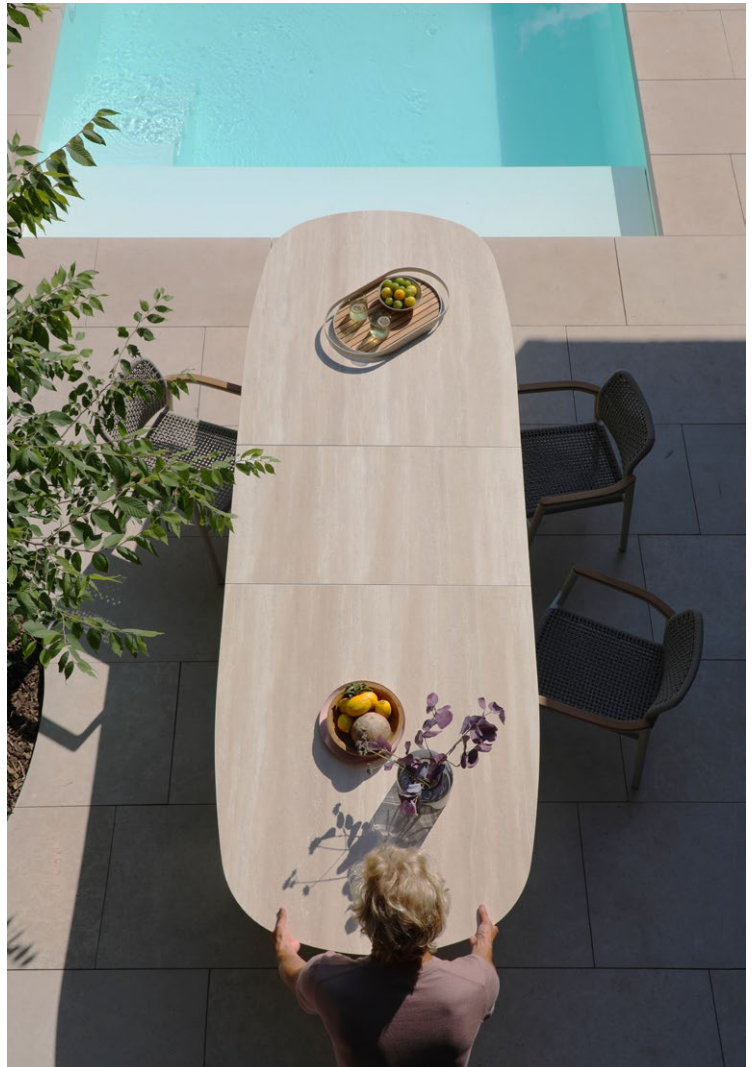

pebl

www.peblfurniture.com

albatros organic

albatros organic

extension table

Expands in seconds, adapts for a lifetime. A seamless sliding system transforms Albatros from an everyday dining table into a spacious gathering spot, making room for every occasion.

A seamlessly expanding dining table with a sleek sliding mechanism that extends in seconds. Available in multiple sizes. Built for both everyday dining and large gatherings.

albatros organic

extension table