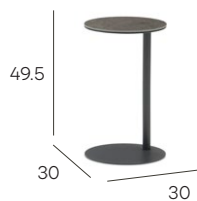

## butler side tables

oval and round

# butler side tables

full aluminium		
 0,70 m3	Kg	

ceramic		
 0,70 m3	Kg	