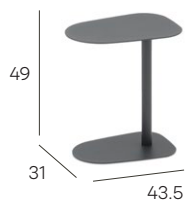

## butler side tables

oval and round

# butler side tables

full aluminium		
 0,70 m3	Kg	

ceramic		
 0,70 m3	Kg	