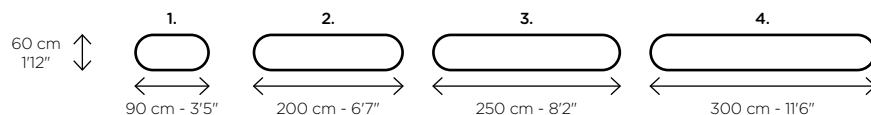

LIMITED EDITION

TECHNICAL DETAILS

Category
Original

Total weight
4,80 kg/m²
0.98 lb/sq.ft

Total Thickness
7 mm
0.3"

Maximum sizes
300 x 600 cm
9'10" x 19'8"

EasyCare
Yes

SPECIFICATIONS

REMARK

Combine modules with fixed length of 60 cm (1'12") and width available in 4 sizes:

90 cm - 2'11"
200 cm - 6'7"
250 cm - 8'3"
300 cm - 9'10"

Discover more on our website

Made in Belgium
www.le.be

Betexco S.R.L.