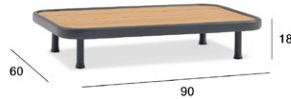

# coral collection

1 seater		
0,62 m3	Kg	

2 seater		
1,0 m3	Kg	

3 seater		
1,5 m3	Kg	

middle		
1,0 m3	Kg	

corner		
1,5 m3	Kg	

footrest		
1,5 m3	Kg	

2 seater left		
1,0 m3	Kg	

2 seater right		
1,5 m3	Kg	

coffee table small		
0,12 m3	Kg	

coffee table large		
0,32 m3	Kg	