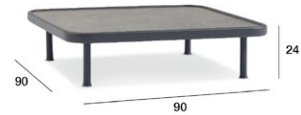

# coral collection

1 seater		
0,62 m3	Kg	

2 seater		
1,0 m3	Kg	

3 seater		
1,5 m3	Kg	

middle		
1,0 m3	Kg	

corner		
1,5 m3	Kg	

footrest		
1,5 m3	Kg	

2 seater left		
1,0 m3	Kg	

2 seater right		
1,5 m3	Kg	

coffee table small		
0,12 m3	Kg	

coffee table large		
0,32 m3	Kg	