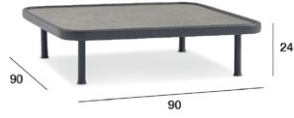

## coral collection

Coral brings a soft, sculpted aesthetic to outdoor lounging. Its rounded aluminium frame offers a lightweight yet sturdy structure, while deep, plush cushions provide a relaxed and inviting feel. Designed for easy living with minimal upkeep, the collection includes modular seating arrangements, standalone sofas, a generous ottoman, and coordinating coffee tables, allowing you to shape your space with ease.

# coral collection

coffee table  
small and tall