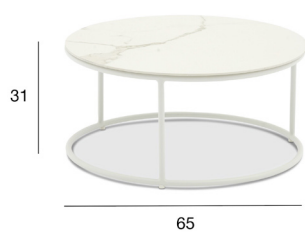

## pop collection

set of nesting coffee tables

both coffee tables with  
white ceramic top

pop big coffee table  
with white ceramic top

## pop collection

set of nesting coffee tables

pop small coffee table  
with black ceramic top

pop big coffee table  
with black ceramic top

## pop collection

set of nesting coffee tables

pop small coffee table  
with grey ceramic top

pop big coffee table  
with grey ceramic top

# pop collection

pop big	knock down
 0,29 m3	Kg

pop small	knock down
 0,15 m3	Kg

\* both tabs are packed a set  
in a box of 0.29 cbm