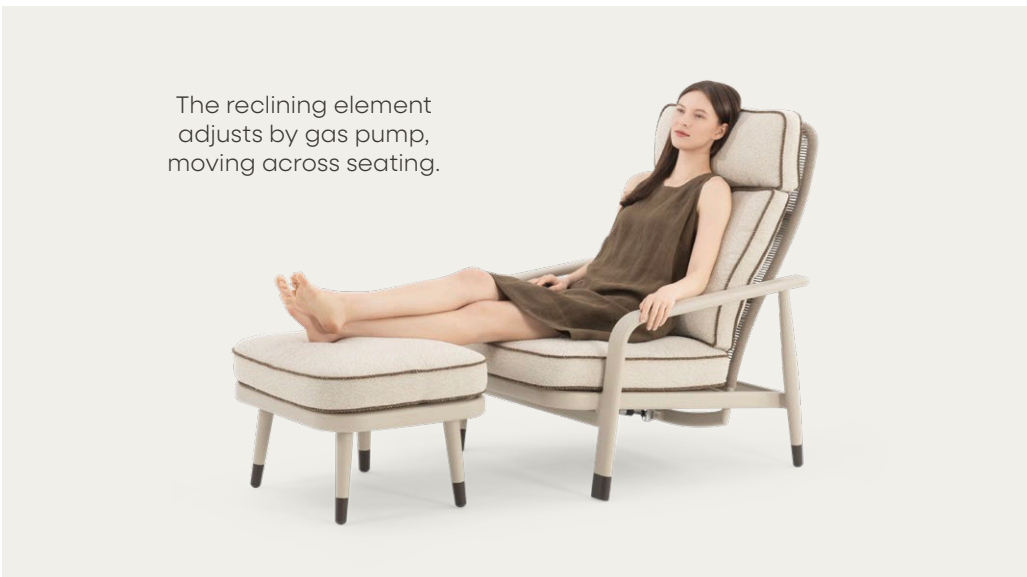

pebl

riposo alu

riposo alu

aluminium modular sofaset

Riposo speaks a familiar sofa language.
Aluminium frame, lightly raised on signature feet.
Ceramic tabletops set between piped cushions.

riposo

aluminium armchair and dining table

riposo

aluminium recliner

The reclining element
adjusts by gas pump,
moving across seating.

riposo

aluminium lounge chair

riposo

aluminium sunlounger

riposo