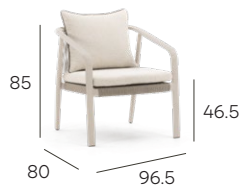

pebl

riposo alu

riposo alu

aluminium modular sofaset

Riposo speaks a familiar sofa language.
Aluminium frame, lightly raised on signature feet.
Ceramic tabletops set between piped cushions.

riposo

aluminium armchair and dining table

riposo

aluminium recliner

The reclining element
adjusts by gas pump,
moving across seating.

riposo

aluminium lounge chair

riposo

aluminium sunlounger

riposo

aluminium collection

armchair	
0,316 m3	Kg

lounge chair	
0,354 m3	Kg

recliner	
0,841 m3	Kg

footrest	
0,159 m3	Kg

1 seater	
0,635 m3	Kg

2 seater	
1,230 m3	Kg

3 seater	
1,637 m3	Kg

3 seater right/left	
1,158 m3	Kg

l shape corner	
1,158 m3	Kg

corner small	
0,662 m3	Kg

corner large	
1,600 m3	Kg

sunlounger	
0,847 m3	Kg

dining table 120/160	
0,885 m3	Kg

coffee table	
0,304 m3	Kg

coffee table l	
0,414 m3	Kg