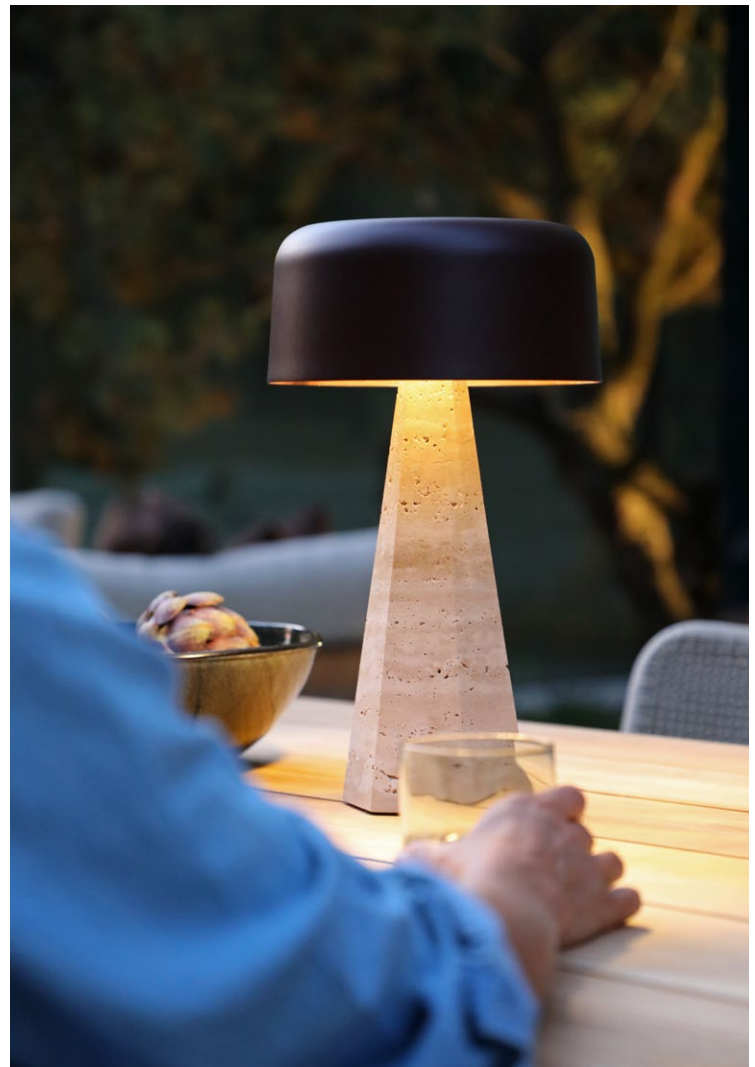

2 year warranty

durable lithium battery

sustainable

spark collection

weatherproof,
rechargeable,
and shining for
up to 12 hours

solar powered lamps

Spark is an open-ended collection of long lasting solar-powered lamps designed for ultimate customization. Pick your base—aluminium for a sleek look, teak for natural warmth, or travertine stone for timeless elegance. Designed to work seamlessly on tables, floors and more, Spark gives you the freedom to mix and match styles, colours and materials to fit your space. Plus, the teak bases are sustainably crafted from leftover wood, turning waste into design. Spark is the candy shop of lamps—go classic, go bold, or grab a mix of everything.

spark collection

cylinder

bottle

designed to complement any setting—go classic, go bold, or strike the perfect balance

cone

classic

Spark's mix-and-match design lets you create the perfect lighting setup with a variety of base options. Whether you prefer the geometric boldness of Hexa, the timeless curves of Classic, or the sculptural presence of Bottle and Cone, each base offers a unique look while keeping the same solar-powered simplicity. Available in travertine and wood, these bases add a refined touch to outdoor spaces while keeping your lighting flexible and functional.

spark collection

hexa

one light, six ways
to stand... find
the base that fits
your space

spark collection

basic alu large
0,03 m3

basic alu small
0,01 m3

basic teak large
0,03 m3

basic teak small
0,01 m3