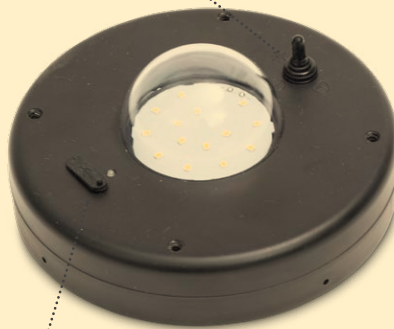

pebl
www.peblfurniture.com

spark

solar powered lamps

three settings

dimmable 30% | 50% | 100%
automatic 30% | 50% | 100%

burning hours after 5 hours of charging by direct sunlight

setting 1 light intensity 30% | duration 10h
setting 2 light intensity 50% | duration 8h
setting 3 light intensity 100% | duration 5h

fully charged by usb-c

setting 1 light intensity 30% | duration 18h
setting 2 light intensity 50% | duration 12h
setting 3 light intensity 100% | duration 7h

Switch can be used in 3 lighting settings and 1 automatic setting. Simply switch and switch again towards lamp icon to change lighting position from 30% to 50% to 100%. Switch to A to operate automatically.

basic
cone
bottle
cilinder
classic
hexa

spark basic collection

brown

dark green

grey

green

mocha

spark basic keeps it minimal yet functional, offering effortless solar-powered lighting in its purest form

spark collection

cylinder

bottle

designed to complement any setting—go classic, go bold, or strike the perfect balance

cone

classic

Spark's mix-and-match design lets you create the perfect lighting setup with a variety of base options. Whether you prefer the geometric boldness of Hexa, the timeless curves of Classic, or the sculptural presence of Bottle and Cone, each base offers a unique look while keeping the same solar-powered simplicity. Available in travertine and wood, these bases add a refined touch to outdoor spaces while keeping your lighting flexible and functional.