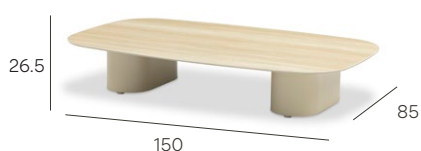

wave collection

high-end
design,
effortless
comfort

wave collection

an interplay of form
and comfort, adding
depth and dimension
to your space

wave collection

1 seater
0,79 m3

swivel
0,79 m3

2 seater
1,47 m3

3 seater
2,01 m3

corner
0,76 m3

2 seater left/right
1,40 m3

2 seater lounge l/r
1,99 m3

side table
0,07 m3

ct small
0,11 m3

ct large
0,39 m3

side table ceramic
0,07 m3

ct small ceramic
0,11 m3

ct large ceramic
0,39 m3