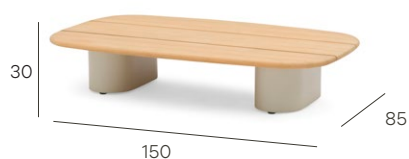

wave collection

high-end
design,
effortless
comfort

wave collection

an interplay of form
and comfort, adding
depth and dimension
to your space

wave collection

1 seater
0,79 m3

swivel
0,79 m3

2 seater
1,47 m3

3 seater
2,01 m3

corner
0,76 m3

2 seater left/right
1,40 m3

2 seater lounge l/r
1,99 m3

side table
0,07 m3

ct small
0,11 m3

ct large
0,39 m3

side table ceramic
0,07 m3

ct small ceramic
0,11 m3

ct large ceramic
0,39 m3