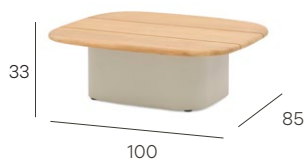

wave collection

high-end
design,
effortless
comfort

wave collection

an interplay of form
and comfort, adding
depth and dimension
to your space

wave collection

1 seater
0,79 m3

swivel
0,79 m3

2 seater
1,47 m3

3 seater
2,01 m3

corner
0,76 m3

2 seater left/right
1,40 m3

2 seater lounge l/r
1,99 m3

side table
0,07 m3

ct small
0,11 m3

ct large
0,39 m3

side table ceramic
0,07 m3

ct small ceramic
0,11 m3

ct large ceramic
0,39 m3